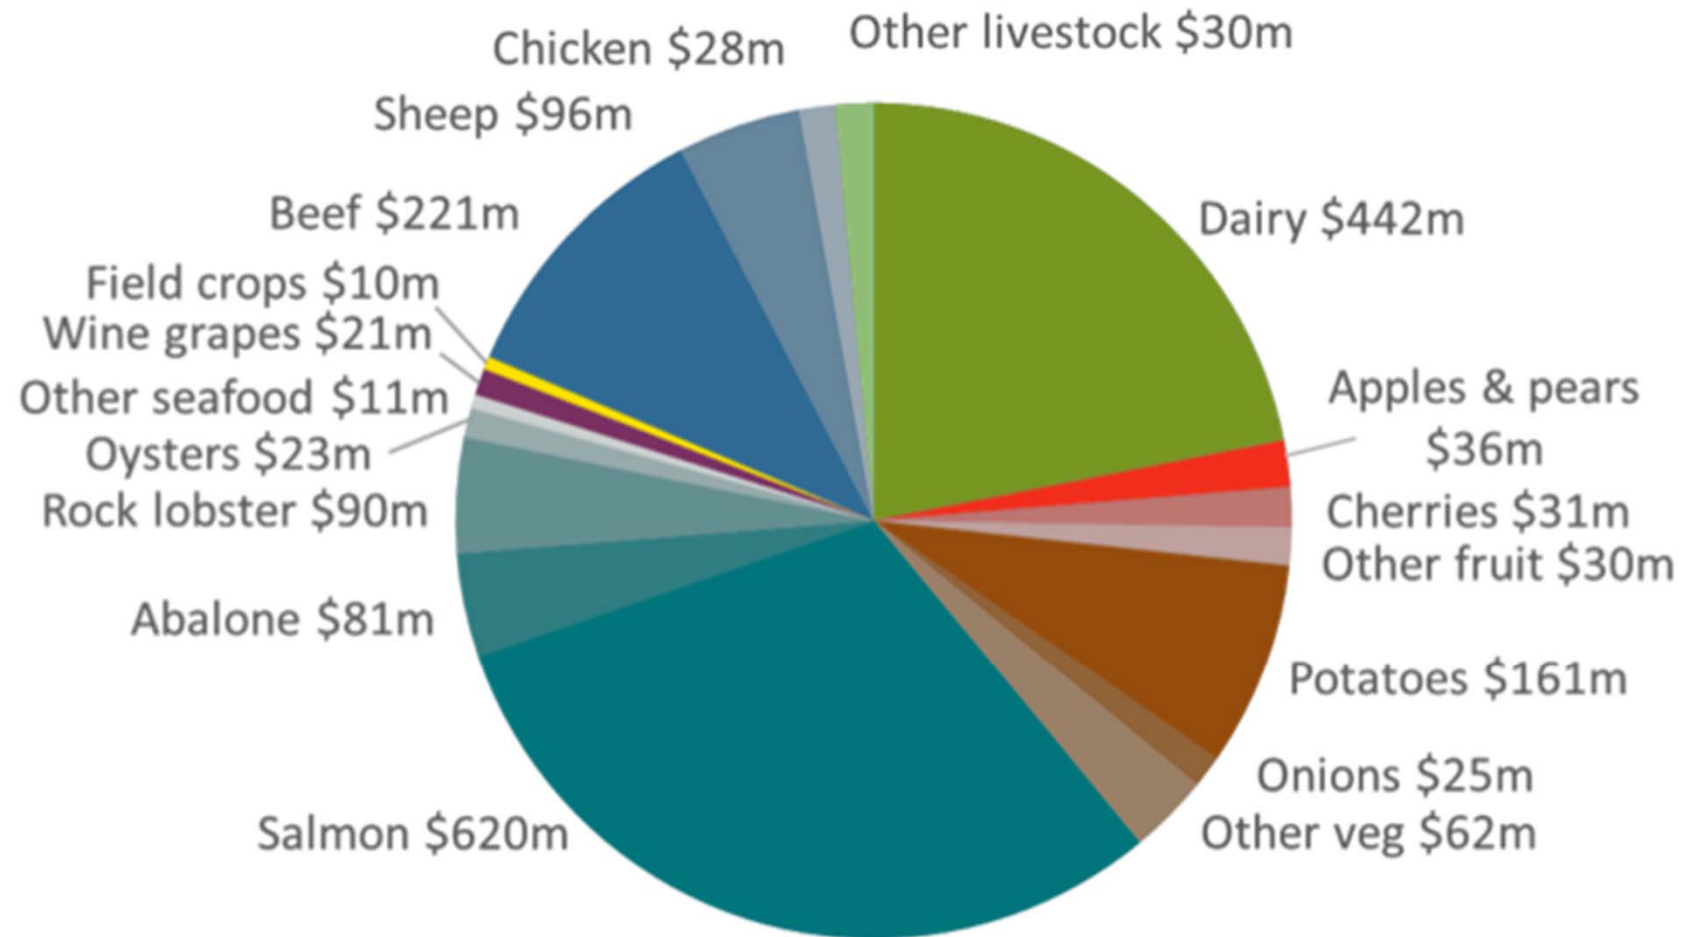

Farming

Diverse Agriculture at its Best

Food – farm gate / beach value

Tasmanian Agri-Food Score Card Snapshot 2014-15

Apples and Cherries

Dairy

Berries

1960s

Today

Livestock

Poppies and Pyrethrum

Food & Beverages

Quality & Value Adding

Food

Beverages

Wilderness

Magnificence & Recreation

Wineglass Bay

Tours

Explore our Island

Hobart

MONA

The Coal River

- Baby leaf
- Vegetable seeds
- Fruit orchards
- Vineyards
- Mixed farming

Alex Mitchell

Paul Bowman

Robin Thompson

Jemima Hamer

Donna Lucas

Jenny Baulis

Image credits:

- map: Brand Tasmania;
- Cradle Mountain Sunrise: Tourism Tasmania and Jason Charles Hill;
- apples: Flickr, Apple and Pear Australia; greenhouse: Reid Fruits
- dairy cows: TIA, cheese: Flickr
- raspberries: State Library Tasmania ; blackberries: TIA
- cattle: Emma Egan, RMCG; Cape Grim: Flickr, Ian Cochrane
- poppies and pyrethrum: TIA
- food: Brand Tasmania
- Hellfire Gin: Donna Lucas; Lark Distillery: Osborne Images
- Sunrise at Wineglass Bay: Daniel Tran
- Hobart Waterfront and Mt Wellington: Tourism Tasmania & Stuart Crossett
- MONA: Brand Tasmania
- lettuce: Donna Lucas (check?)
- Murrayfield: Flickr, Natalie Tapson, 2011
- Pre-congress Tour map: Google Maps
- Riverina grains: Flickr; Cotton: Cotton Australia
- Sydney: Flickr
- irrigation dairy and carrots: TIA
- pasture and people; cherries and people: TIA
- Whisky tasting at Lark Distillery: Dale Baldwin
- AFL football fans: Flickr